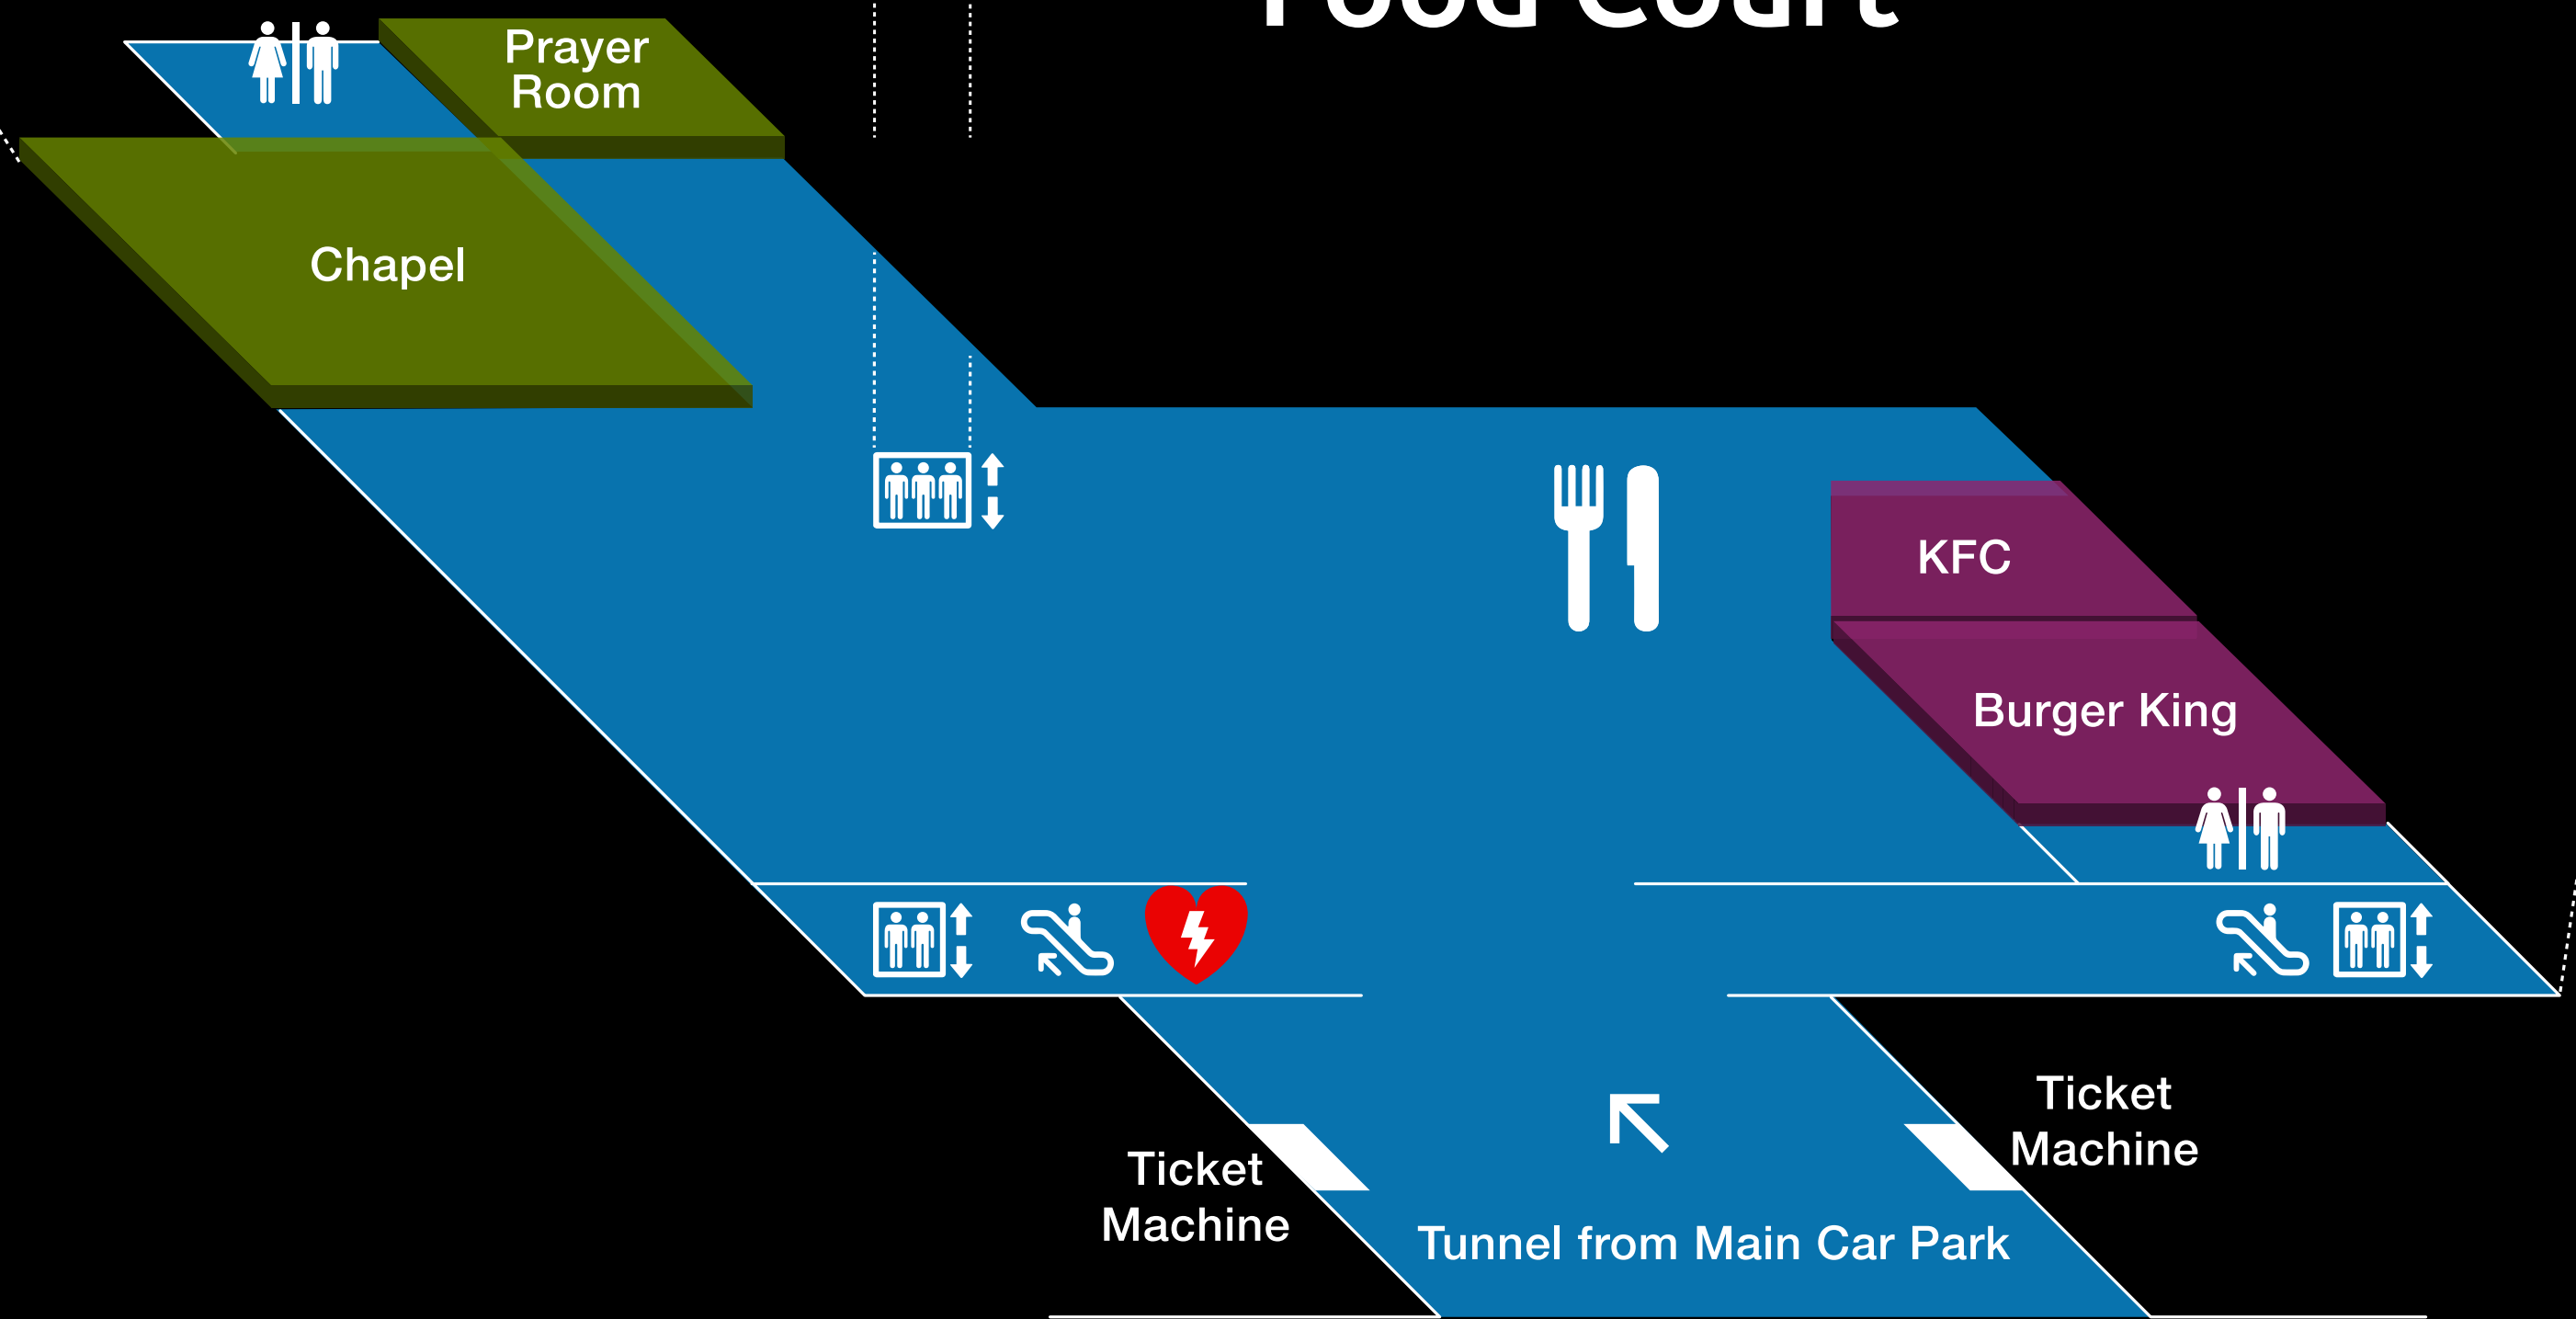

AIRPORT MAP

LEVEL 3

LEVEL 1

Departures Lounge

LEVEL 0

Check-in

Arrivals

LEVEL -1

Food Court

- First Aid
- AED
- ATM
- Baggage Reclaim
- Food & Drink
- Shops
- Offices
- Security
- Services
- Designated Smoking Area

- Central lift to levels -1, 2, and 3
- Lift to -1, 0 and Airline Offices
- Escalators
- Water Fountain
- Pharmacy
- Trolley Bay