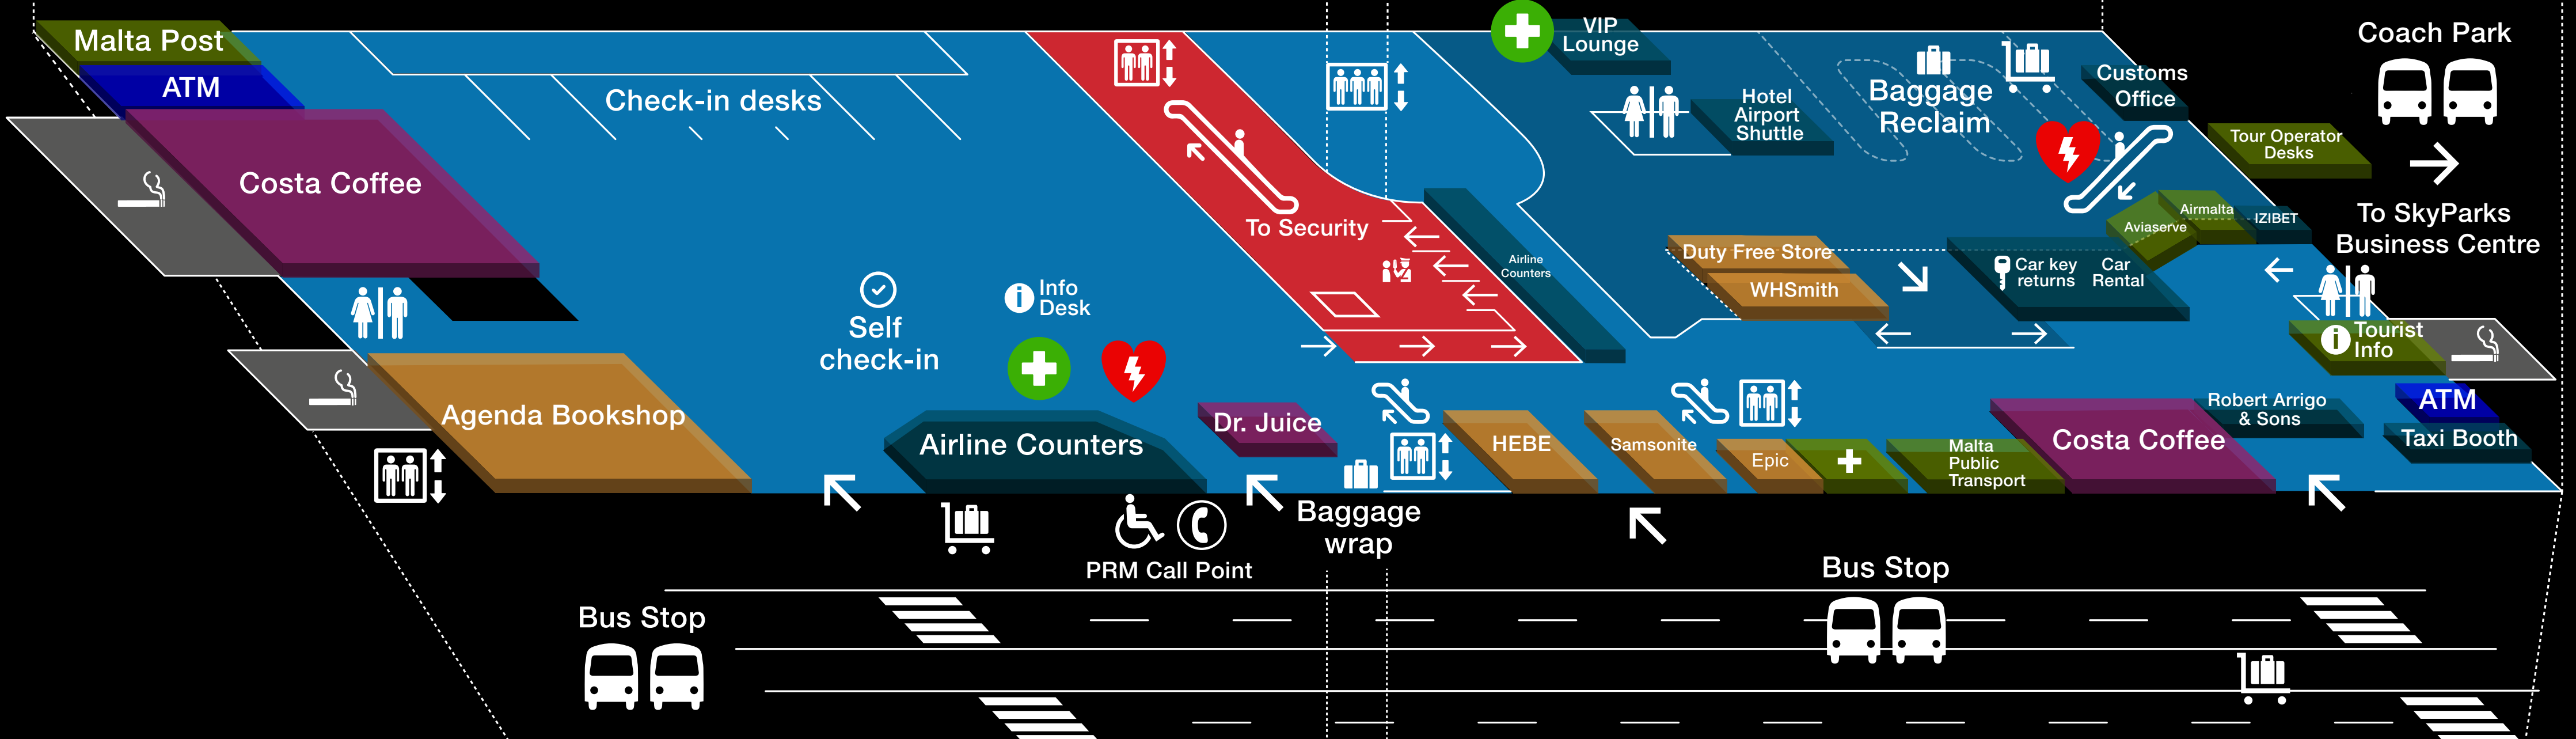

AIRPORT MAP

LEVEL 3

LEVEL 1

Departures Lounge

LEVEL 0

Check-in

Arrivals

LEVEL -1

Food Court

- First Aid
- AED
- ATM
- Baggage Reclaim
- Food & Drink
- Shops
- Offices
- Security
- Services
- Designated Smoking Area

- Central lift to levels -1, 2, and 3
- Lift to -1, 0 and Airline Offices
- Escalators
- Water Fountain
- Pharmacy
- Trolley Bay

PRM Call Point

P