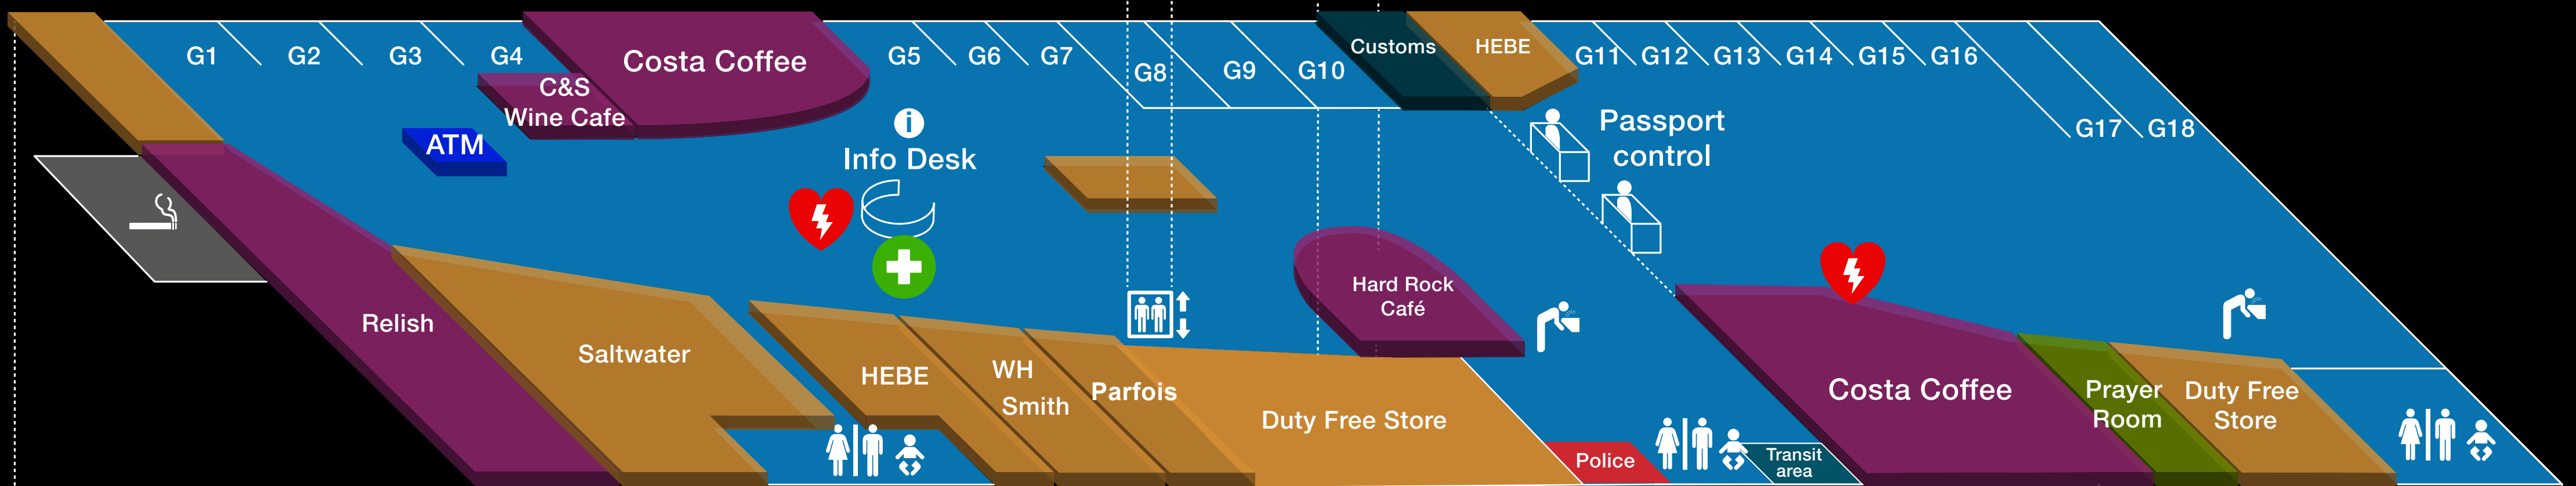

AIRPORT MAP

LEVEL 3

LEVEL 1

Departures Lounge

LEVEL 0

Check-in

Arrivals

LEVEL -1

Food Court

- First Aid
- AED
- ATM
- Baggage Reclaim
- Food & Drink
- Shops
- Offices
- Security
- Services
- Designated Smoking Area

- Central lift to levels -1, 2, and 3
- Lift to -1, 0 and Airline Offices
- Escalators
- Water Fountain
- Pharmacy
- Trolley Bay